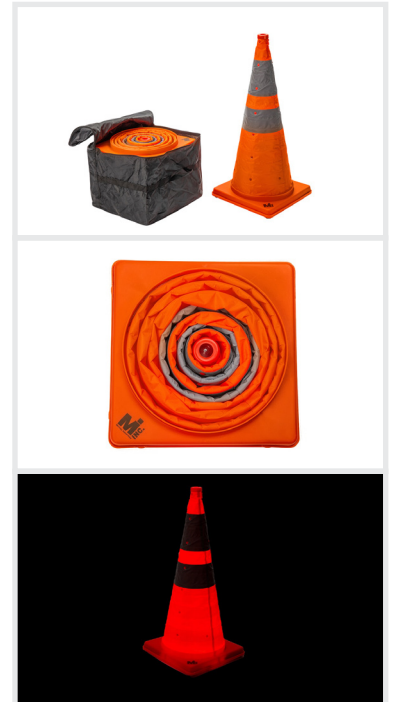

28" COLLAPSIBLE CONE KIT

OVERVIEW & SPECIFICATIONS

GET A KIT OF 4 OR 5 CONES. INCLUDES LED LIGHTS & CARRY CASE

The collapsible cones offer all of the benefits of traditional traffic cones with the added benefits of compact storage, light weight, and flashing or steady burn hazard lighting.

Cones collapse for easy storage and transportation. Durable, lightweight vinyl construction. Sturdy bases prevent cones from moving due to turbulence from wind and passing vehicles. Dual-mode internal light lasts for 100,000 flashes or 36 hours of steady burn. Carrying bag fits four collapsed cones. Retro-reflective material makes cones highly visible at night.

FEATURES & BENEFITS

- Includes 2 AAA batteries per cone to power the LED lights.
- Easy-to-use off switch to save battery when not in use
- Can be ordered in kits of four or five cones in easy-to-carry and store bags
- One-year manufacturing defect warranty

SIZE

Cone Base: 15"x15"

Cone Height: 28"

Carrying Case 4 Pack: 14" x 14" x 9"

Carrying Case 5 Pack: 14" x 14" x 11"

WEIGHT

7 lbs each (28 lbs total)

- **Individual Cone:** 4lbs
- **Complete Carrying Case—4 pack:** 16 lbs
- **Complete Carrying Case—5 pack:** 20 lbs

COMPOSITION

- Cones are vinyl with rubber stands

COLORS

- Safety Orange
- Two reflective silver stripes